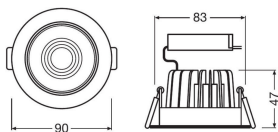

Specifications Ledvance LED Spot Tilttable 8W 660lm 36D - 840 Cool White | Cutout 68mm - IP20 - DALI Dimmable

[View Product](#)

General Information

SKU	230579
EAN	4058075042179
Brand	Ledvance
Manufacturer Name	SPOT LED DALI ADJUST 8W/4000K IP20
Any Lamp all-in warranty	5 Years
Average Lifetime (h)	50000

Technical Information

Technology	LED Integrated
Voltage (V)	220-240
Dimmable	Dimmable
Colour Code	840 Cool White
Colour temperature (Kelvin)	4000 Cool White
Colour Rendering (Ra)	80-89
Colour of Light	White
Light colour options	Single Color
Luminous Efficacy (lm/W)	82
Beam Angle (degree)	36
Driver Included	Yes
Product Type Category	LED spotlight

Fixture Information

Including bulb	Yes
Mounting Method	Recessed
Cut out (mm)	83
Optical Cover	PMMA (Polymethyl methacrylate)
Suitable for Outdoor	No
IP-rating	IP20
Impact Protection (IK)	IK06 - 1 joule
Operating Temperature	-20 to +40
Housing	Aluminium
Colour of the Fixture	White
Emergency Lighting	No Emergency Unit
Power factor	>0.50
Tiltable	Yes
Series	Spot

Dimensions

Height (mm)	47
Diameter (mm)	90

Sensor Information

Type of sensor **No Sensor**
Why Any-lamp?

 Order from the **largest lighting specialist** in Europe  **Customised** quotation

 **Up to 7 years warranty**  **Easy** return process