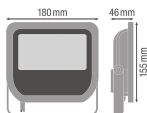

Specifications Ledvance LED  
Floodlight 20W 4000K 2200lm IP65  
Black | Symmetrical - Replaces 50W

[View Product](#)

## Technical Information

Technology	LED Integrated
Voltage (V)	220-240
Dimmable	Not Dimmable
Colour Code	840 Cool White
Colour temperature (Kelvin)	4000 Cool White
Colour Rendering (Ra)	80-89
Colour of Light	White
Light colour options	Single Color
Luminous Efficacy (lm/W)	110
Beam Angle (degree)	100
Power factor	>0.90
Product Type Category	LED Floodlight

## Fixture Information

---

Mounting Method	Surface
Fixture Connection	Cable
Light Distribution	Symmetrical
IP-rating	IP65
Impact Protection (IK)	IK07 - 2 joules
Colour of the Fixture	Black
Housing	PC (Polycarbonate)
Suitable for Outdoor	Yes
Series	Performance

## Dimensions

---

Length (mm)	130
Width (mm)	140
Height (mm)	41