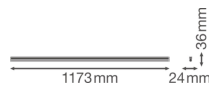

Specifications Ledvance LED Batten Linear Compact High Output 20W
2000lm - 840 Cool White | 120cm

[View Product](#)

General Information

SKU	234122
EAN	4058075106338
Brand	Ledvance
Manufacturer Name	LN COMP HO 1200 20W/4000K
Any Lamp all-in warranty	5 Years
Average Lifetime (h)	50000

Technical Information

Technology	LED Integrated
Voltage (V)	220-240
Dimmable	Not Dimmable
Colour of Light	White
Colour Code	840 Cool White
Colour temperature (Kelvin)	4000 Cool White
Colour Rendering (Ra)	80-89
Light colour options	Single Color
Luminous Efficacy (lm/W)	100
Power factor	>0.50
Including bulb	Yes
Suitable for Outdoor	No
Length	120cm
Product Type Category	LED Batten

Fixture Information

Mounting Method	Surface
IP-rating	IP20
Impact Protection (IK)	IK03 - 0.35 joule
Housing	PC (Polycarbonate)
Colour of the Fixture	White
Colour of material	White
Emergency Lighting	No Emergency Unit
Series	Linear

Dimensions

Length (mm)	1173
Width (mm)	24
Height (mm)	36

Sensor Information

Type of sensor	No Sensor
----------------	-----------

Why Any-lamp?

 Order from the **largest lighting specialist** in Europe  **Customised** quotation