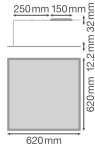

Specifications Ledvance LED Panel
Performance Opale 36W 4320lm - 830
Warm White | 62.5x62.5cm - IP54

[View Product](#)

General Information

SKU	234235
EAN	4058075149526
Brand	Ledvance
Manufacturer Name	PANEL 625 36W/3000K OP IP54
Average Lifetime (h)	60000
Series	PANEL 625 IP54

Technical Information

Technology	LED Integrated
Voltage (V)	220-240
Dimmable	Not Dimmable
Colour Code	830 Warm White
Colour temperature (Kelvin)	3000 Warm White
Colour Rendering (Ra)	80-89
Colour of Light	White
Light colour options	Single Color
Including bulb	Yes
Luminous Efficacy (lm/W)	120
IP-rating	IP54
Impact Protection (IK)	IK03 - 0.35 joule

Emergency Lighting With Emergency Unit

Colour of the Fixture White

Housing Aluminium

Colour of material White

Dimensions

LED panel size 62.5x62.5cm

Length (mm) 620

Width (mm) 620