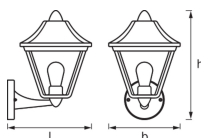

Specifications Ledvance Wall Light Endura Classic Tradition patina E27 |

[View Product](#)