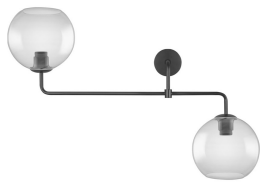

## Specifications Ledvance Spot double Vintage 1906 Globe Glass Smoke | E27

[View Product](#)

### General Information

SKU	235520
EAN	4058075216822
Brand	Ledvance
Manufacturer Name	1906 GLOBE DOUBLE 800X270X500 G SM
Any Lamp all-in warranty	5 Years

### Technical Information

Cap / Base	E27 (Edison screw)
Technology	Fixture with Socket
Voltage (V)	220-240
Dimmable	Not Dimmable
Suitable for	E27
Including bulb	No
Amount of bulbs required	2
Maximum Wattage Rating	40
Tiltable	No
Mounting Method	Ceiling
Product Type Category	Decorative Lighting with Socket

## Dimensions

Width (mm) 800

Height (mm) 516

Diameter (mm) 200