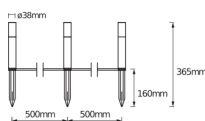

Specifications Ledvance Smart+ WiFi LED Garden Pole 3 Dot Extention 3.1W 108lm | RGBW

[View Product](#)

### Dimensions

---

Length (mm)	38
Width (mm)	38