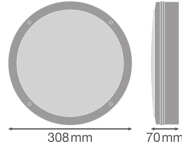

Specifications Ledvance Surface Bulkhead 300 Black 15W 1400lm - 830 Warm White | with Sensor - IP65

[View Product](#)

## Technical Information

|                             |                    |
|-----------------------------|--------------------|
| Technology                  | LED Integrated     |
| Voltage (V)                 | 220-240            |
| Dimmable                    | Not Dimmable       |
| Colour Code                 | 830 Warm White     |
| Colour temperature (Kelvin) | 3000 Warm White    |
| Colour Rendering (Ra)       | 80-89              |
| Colour of Light             | White              |
| Light colour options        | Single Color       |
| Luminous Efficacy (lm/W)    | 93                 |
| Optical Cover               | PC (Polycarbonate) |
| Power factor                | >0.70              |
| Product Type Category       | LED Bulkhead       |

## Fixture Information

---

|                        |                        |
|------------------------|------------------------|
| Type of Fixture        | Professional           |
| Mounting Method        | Surface                |
| Fixture Connection     | PI [Push-in connector] |
| IP-rating              | IP65                   |
| Impact Protection (IK) | IK10 - 20 joules       |
| Operating Temperature  | +5 to +40              |
| Colour of the Fixture  | Black                  |
| Housing                | PC (Polycarbonate)     |
| Colour of material     | Black                  |
| Emergency Lighting     | No Emergency Unit      |
| Series                 | SURFACE BULKHEAD 300   |

## Dimensions

---

|             |     |
|-------------|-----|
| Length (mm) | 300 |
| Width (mm)  | 300 |