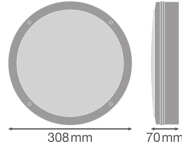

Specifications Ledvance Surface Bulkhead 300 Black 15W 1400lm - 840 Cool White | IP65 - with Sensor

[View Product](#)

General Information

SKU	243720
EAN	4058075647602
Brand	Ledvance
Manufacturer Name	SF BLKH S 300 P 15W 840 BK IP65 LEDV
Any Lamp all-in warranty	5 Years
Average Lifetime (h)	50000

Technical Information

Technology	LED Integrated
Voltage (V)	220-240
Dimmable	Not Dimmable
Colour Code	840 Cool White
Colour temperature (Kelvin)	4000 Cool White
Colour Rendering (Ra)	80-89
Colour of Light	White
Light colour options	Single Color
Luminous Efficacy (lm/W)	93
Optical Cover	PC (Polycarbonate)
Power factor	>0.70
Product Type Category	LED Bulkhead

Fixture Information

Type of Fixture	Professional
Mounting Method	Surface
Fixture Connection	PI [Push-in connector]
IP-rating	IP65
Impact Protection (IK)	IK10 - 20 joules
Operating Temperature	+5 to +40
Colour of the Fixture	Black
Housing	PC (Polycarbonate)
Colour of material	Black
Emergency Lighting	No Emergency Unit
Series	SURFACE BULKHEAD 300

Dimensions

Length (mm)	300
Width (mm)	300

Sensor Information

Type of sensor Light Sensor, Motion Sensor

Why Any-lamp?

 Order from the **largest lighting specialist** in Europe  **Customised** quotation

 Up to **7 years warranty**  **Easy** return process