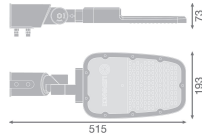

Specifications Ledvance LED Floodlight
 Area Medium Grey 65W 8450lm 160x58D
 - 830 Warm White | IP66 - Symmetrical

[View Product](#)

General Information

SKU	245552
EAN	4058075725195
Brand	Ledvance
Manufacturer Name	SL AREA MD V 65W 730 RV 20ST GY
Any Lamp all-in warranty	5 Years
Average Lifetime (h)	70000

Technical Information

Technology	LED Integrated
Voltage (V)	220-240
Dimmable	Not Dimmable
Colour Code	730 Warm White
Colour temperature (Kelvin)	3000 Warm White
Colour Rendering (Ra)	70-79
Colour of Light	White
Light colour options	Single Color
Beam Angle (degree)	160x58
Power factor	>0.90
Product Type Category	LED Streetlight

Fixture Information

Mounting Method	Side entry
Light Distribution	Symmetrical
IP-rating	IP66
Impact Protection (IK)	IK08 - 5 joules
Operating Temperature	-30 to +50
Colour of the Fixture	Grey
Housing	Aluminium
Colour of material	Grey
Series	RV20ST

Dimensions

Length (mm)	513
Width (mm)	73
Height (mm)	193

Sensor Information

Type of sensor	No Sensor
----------------	-----------

Why Any-lamp?

 Order from the **largest lighting specialist** in Europe  **Customised** quotation