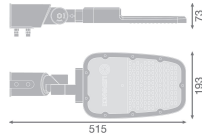

Specifications Ledvance LED Floodlight Area Medium Grey 65W 8775lm 160x58D - 840 Cool White | IP66 - Symmetrical

[View Product](#)

General Information

SKU	245553
EAN	4058075725218
Brand	Ledvance
Manufacturer Name	SL AREA MD V 65W 740 RV 20ST GY
Any Lamp all-in warranty	5 Years
Average Lifetime (h)	70000

Technical Information

Technology	LED Integrated
Voltage (V)	220-240
Dimmable	Not Dimmable
Colour Code	740 Cool White
Colour temperature (Kelvin)	4000 Cool White
Colour Rendering (Ra)	70-79
Colour of Light	White
Light colour options	Single Color
Luminous Efficacy (lm/W)	135
Beam Angle (degree)	160x58
Power factor	>0.90
Product Type Category	LED Streetlight

Fixture Information

Mounting Method	Side entry
Light Distribution	Symmetrical
IP-rating	IP66
Impact Protection (IK)	IK08 - 5 joules
Operating Temperature	-30 to +50
Colour of the Fixture	Grey
Housing	Aluminium
Colour of material	Grey
Series	RV20ST

Dimensions

Length (mm)	513
Width (mm)	73
Height (mm)	193

Sensor Information

Type of sensor	No Sensor
----------------	-----------

Why Any-lamp?

 Order from the **largest lighting specialist** in Europe  **Customised** quotation