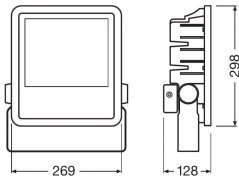

Specifications Ledvance LED Floodlight 150W 6500K 15000lm IP65 Black | Symmetrical - Replaces 400W

[View Product](#)

General Information

SKU	224765
EAN	4058075811027
Brand	Ledvance
Manufacturer Name	FLOODLIGHTLED 150W/6500K BLACK IP65
Any Lamp all-in warranty	3 Years
Average Lifetime (h)	50000

Technical Information

Technology	LED Integrated
Voltage (V)	220-240
Dimmable	Not Dimmable
Colour Code	865 Daylight
Colour temperature (Kelvin)	6500 Daylight
Colour Rendering (Ra)	80-89
Colour of Light	White
Light colour options	Single Color
Luminous Efficacy (lm/W)	100
Beam Angle (degree)	100
Power factor	>0.95
Product Type Category	LED Floodlight