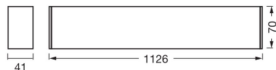

Specifications Ledvance LED Office Line Cuboid Ceiling White 30W 3500lm - 840 Cool White | 3-Step Dimmable

[View Product](#)

General Information

SKU	252285
EAN	4058075842281
Brand	Ledvance
Manufacturer Name	Office line cuboid ceiling 30W 840 DIM White
Any Lamp all-in warranty	3 Years
Average Lifetime (h)	100000

Technical Information

Technology	LED Integrated
Voltage (V)	220-240
Dimmable	3-Step Dimmable
Including bulb	Yes
Colour Code	840 Cool White
Colour temperature (Kelvin)	4000 Cool White
Colour Rendering (Ra)	80-89
Colour of Light	White
Light colour options	Single Color
Luminous Efficacy (lm/W)	120
Power factor	>0.90
Tiltable	No