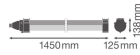

Specifications Ledvance Waterproof Batten Damp Proof Max PC 43W 6500lm - 840 Cool White | 120cm - Replaces 2x36W

[View Product](#)

## Technical Information

Technology	LED Integrated
Voltage (V)	220-240
Dimmable	Not Dimmable
Colour of Light	White
Colour Code	840 Cool White
Colour temperature (Kelvin)	4000 Cool White
Colour Rendering (Ra)	80-89
Light colour options	Single Color
Luminous Efficacy (lm/W)	151
Power factor	>0.70
Length	120cm
Product Type Category	LED Waterproof Batten

## Dimensions

---

Length (mm)	1450
Width (mm)	125
Height (mm)	138