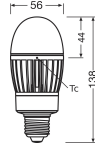

**Specifications Ledvance LED Bulb HQL
LED P E27 14.5W 2000lm - 840 Cool
White | Replaces 50W**

[View Product](#)

General Information

SKU	247164
EAN	4099854040627
Brand	Ledvance
Manufacturer Name	HQL LED P 2000LM 14,5W 840 E27 LEDV
Full box quantity	6
Any Lamp all-in warranty	5 Years
Energy efficiency class	D
Average Lifetime (h)	60000

Technical Information

Technology	LED
Product Type Category	E27 LED
Voltage (V)	220-240
Dimmable	Not Dimmable
Cap / Base	E27 (Edison screw)
Colour Code	840 Cool White
Colour temperature (Kelvin)	4000 Cool White
Colour Rendering (Ra)	80-89
Colour of Light	White
Light colour options	Single Color

Luminous Efficacy (lm/W) 138

Type of sensor No Sensor

Lamp Information

UV Filter No

Bulb finish Frosted

Series HQL LED P

Dimensions

Length (mm) 138

Diameter (mm) 55

Shape Elliptical

Why Any-lamp?

 Order from the **largest lighting specialist** in Europe  **Customised** quotation

 Up to **7 years warranty**  **Easy** return process