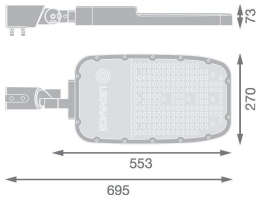

Specifications Ledvance LED Streetlight Area Extra Large RV35St Aluminium Grey 150W 20250lm 155X69D - 740 Cool White | IP66 - Asymmetrical

[View Product](#)

General Information

SKU	251127
EAN	4099854080012
Brand	Ledvance
Manufacturer Name	STREETLIGHT AREA EXTRA LARGE RV35ST 150W 740 RV35ST GY
Any Lamp all-in warranty	5 Years
Average Lifetime (h)	100000

Technical Information

Technology	LED Integrated
Voltage (V)	100 - 240
Dimmable	Not Dimmable
Colour Code	740 Cool White
Colour temperature (Kelvin)	4000 Cool White
Colour Rendering (Ra)	70-79
Colour of Light	White
Light colour options	Single Color
Luminous Efficacy (lm/W)	135
Beam Angle (degree)	155x69
Power factor	>0.90
Product Type Category	LED Streetlight

Fixture Information

Mounting Method	Post top
Fixture Connection	Other
Optical Cover	PC (Polycarbonate)
Light Distribution	Asymmetrical
IP-rating	IP66
Impact Protection (IK)	IK08 - 5 joules
Operating Temperature	-30 to +50
Colour of the Fixture	Grey
Housing	Aluminium
Colour of material	Grey
Emergency Lighting	No Emergency Unit
Series	STREETLIGHT AREA EXTRA LARGE RV35ST

Dimensions

Length (mm)	553
Width (mm)	270
Height (mm)	73

Sensor Information

Type of sensor	No Sensor
----------------	-----------

Why Any-lamp?

 Order from the **largest lighting specialist** in Europe  **Customised** quotation