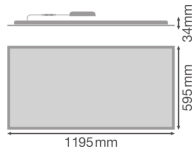

Specifications Ledvance LED Panel
Compact 53W 5830lm - 840 Cool White
| 120x60cm - Dali Dimmable

[View Product](#)

General Information

SKU	249874
EAN	4099854113703
Brand	Ledvance
Manufacturer Name	PL COMP 1200X600 V 53W 840 DALI FS1LEDV
Any Lamp all-in warranty	5 Years
Average Lifetime (h)	50000
Series	Compact

Dimensions

LED panel size	120x60cm
Length (mm)	1195
Width (mm)	595
Height (mm)	34

Sensor Information

Type of sensor	No Sensor
----------------	-----------

Why Any-lamp?

 Order from the **largest lighting specialist** in Europe  **Customised** quotation