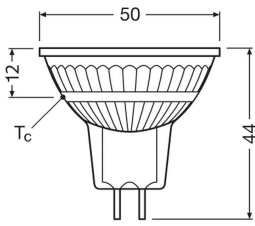

Specifications Ledvance LED Reflector GU5.3 MR16 6.1W 621lm 36d - 830 Warm White | Replaces 50W

[View Product](#)

General Information

SKU	256751
EAN	4099854457906
Brand	Ledvance
Manufacturer Name	LED MR16 P 6.1W 830 GU5.3
Full box quantity	1
Any Lamp all-in warranty	4 Years
Energy efficiency class	E
Average Lifetime (h)	15000

Technical Information

Technology	LED
Product Type Category	GU5.3 LED
Voltage (V)	12
Beam Angle (degree)	36
Dimmable	Not Dimmable
Cap / Base	GU5.3
Colour Code	830 Warm White
Colour temperature (Kelvin)	3000 Warm White
Colour Rendering (Ra)	80-89
Colour of Light	White

Light colour options Single Color

Luminous Efficacy (lm/W) 102

Power factor >0.50

Type of sensor No Sensor

Lamp Information

Bulb finish Clear

Dimensions

Height (mm) 46

Length (mm) 44

Diameter (mm) 50

Shape Reflector

Exact shape PAR16

Why Any-lamp?

 Order from the **largest lighting specialist** in Europe  **Customised** quotation

 Up to **7 years warranty**  **Easy** return process