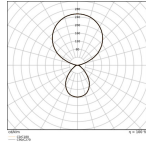

Specifications Ledvance LED Floor Lamp Compact Grey 88W 12600lm - 840 Cool White | Dimmable