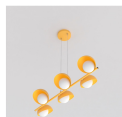

Specifications Emibig Pendant Boom
Steel Orange | Suitable for 6x G9 -
Max 8W

[View Product](#)

General Information

SKU	259560
EAN	5907106014328
Brand	Emibig
Manufacturer Name	BOOM 6 ORANGE
Any Lamp all-in warranty	5 Years
Application Area	Living Room, Decorative, Hospitality

Fixture Information

IP-rating	IP20
Colour of the Fixture	Orange
Housing	Steel
Series	Boom

Dimensions

Length (mm)	880
Width (mm)	320
Height (mm)	1200
Diameter (mm)	3800

Sensor Information

Type of sensor	No Sensor
----------------	-----------