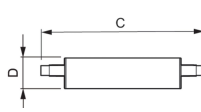

Specifications Philips Corepro LED Linear R7s 118mm 14W
2000lm - 840 Cool White | Dimmable - Replaces 120W

[View Product](#)