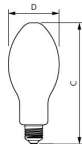

Specifications Philips CorePro LED TForce E27 13W 1800lm 330D - 827 Extra Warm White

[View Product](#)

General Information

| | |
|--------------------------|------------------------------------|
| SKU | 248816 |
| EAN | 8720169267770 |
| Brand | Philips |
| Manufacturer Name | TForce Core LED HPL 13W E27 827 FR |
| Full box quantity | 6 |
| Any Lamp all-in warranty | 3 Years |
| Energy efficiency class | D |
| Average Lifetime (h) | 50000 |

Technical Information

| | |
|-----------------------------|-----------------------|
| Technology | LED |
| Product Type Category | E27 LED |
| Voltage (V) | 220-240 |
| Dimmable | Not Dimmable |
| Cap / Base | E27 (Edison screw) |
| Colour Code | 827 Extra Warm White |
| Colour temperature (Kelvin) | 2700 Extra Warm White |
| Colour Rendering (Ra) | 80-89 |
| Colour of Light | White |
| Light colour options | Single Color |

Luminous Efficacy (lm/W) 138

Type of sensor No Sensor

Lamp Information

EOC8 26777000

Bulb finish Frosted

Series Trueforce CorePro

Dimensions

Height (mm) 76

Length (mm) 183

Diameter (mm) 76

Shape Elliptical

Why Any-lamp?

 Order from the **largest lighting specialist** in Europe  **Customised** quotation

 Up to **7 years warranty**  **Easy** return process