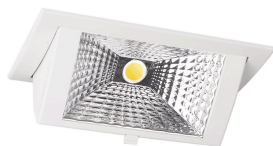

## Specifications LED Downlight Wallwasher Wally Medium White 27W 3850lm 78x100D - 840 Cool White - 238x145mm

[View Product](#)

### Technical Information

Tiltable	Yes
Technology	LED Integrated
Voltage (V)	220-240
Dimmable	Not Dimmable
Colour Code	840 Cool White
Colour temperature (Kelvin)	4000 Cool White
Colour Rendering (Ra)	80-89
Colour of Light	White
Light colour options	Single Color
Driver Included	Yes
Beam Angle (degree)	78x100
Luminous Efficacy (lm/W)	142.6

Power factor	>0.90
Installation Depth (mm)	100
Optical Cover	Glass
Product Type Category	LED Downlight

## Fixture Information

Mounting Method	Recessed
Cut out (mm)	218x125
IP-rating	IP20
Housing	Aluminium
Colour of the Fixture	White
Colour of material	White
Fixture Connection	PIP [Push-in connector and pull relief]
Series	Wally Medium